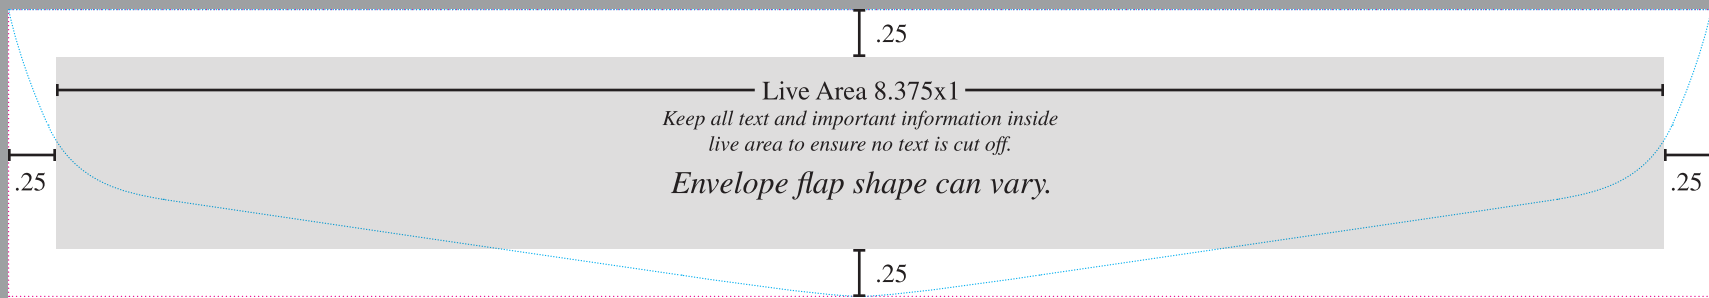

Bleed
.125 all the way around
Trim Edge

.25

.25

.875

Window Area - 4.5x1.125

.5

.25

BLEEDS

Any element (art, color, etc.) that extends to the trim edge must extend to the .125 bleed edge (red line).

CRUSH PRINTING

#9 Envelope Flap

Size - 8.875x1.5

BLEEDS

Any element (art, color, etc.) that extends to the trim edge must extend to the .125 bleed edge (red line).