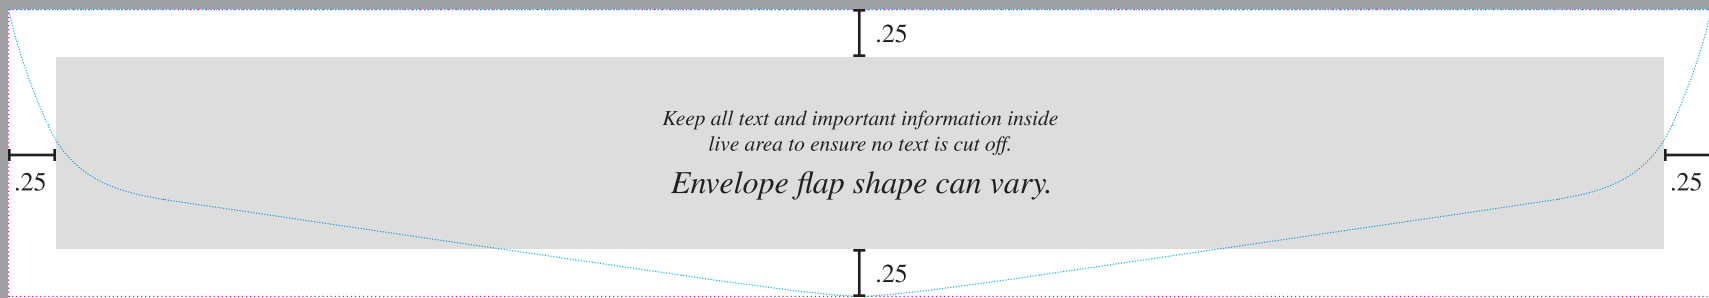

# #9 Regular Envelope

Size - 8.875x3.875  
Enclosure - 8.625x3.75

Document Size  
9.125x4.125

.25

.25

.25

Bleed  
.125 all the way around  
Trim Edge

**BLEEDS**  
Any element (art, color, etc.) that extends to the trim edge must extend to the .125 bleed edge (red line).

**CRUSH PRINTING**

*Keep all text and important information inside  
live area to ensure no text is cut off.  
Envelope flap shape can vary.*

# #9 Envelope Flap

Size - 8.875x1.5

← Bleed  
.125 all the  
way around

← Trim Edge

**BLEEDS**  
Any element (art, color, etc.) that extends to the trim edge  
must extend to the to the .125 bleed edge (red line).