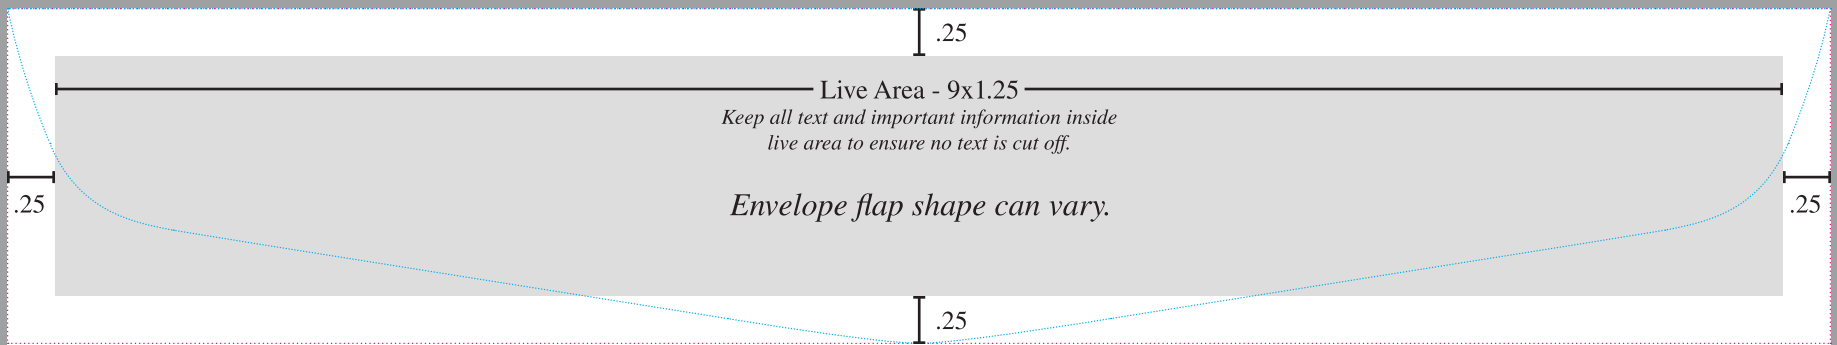

Bleed
.125 all the way around
Trim Edge

.25

.25

.875

Window Area - 4.5x1.125

.5

.25

BLEEDS

Any element (art, color, etc.) that extends to the trim edge must extend to the .125 bleed edge (red line).

CRUSH PRINTING®

Live Area - 9x1.25
*Keep all text and important information inside
live area to ensure no text is cut off.*

Envelope flap shape can vary.

#10 Envelope Flap

Size - 9.5x1.75

← Bleed
.125 all the
way around

← Trim Edge

BLEEDS
Any element (art, color, etc.) that extends to the trim edge
must extend to the to the .125 bleed edge (red line).