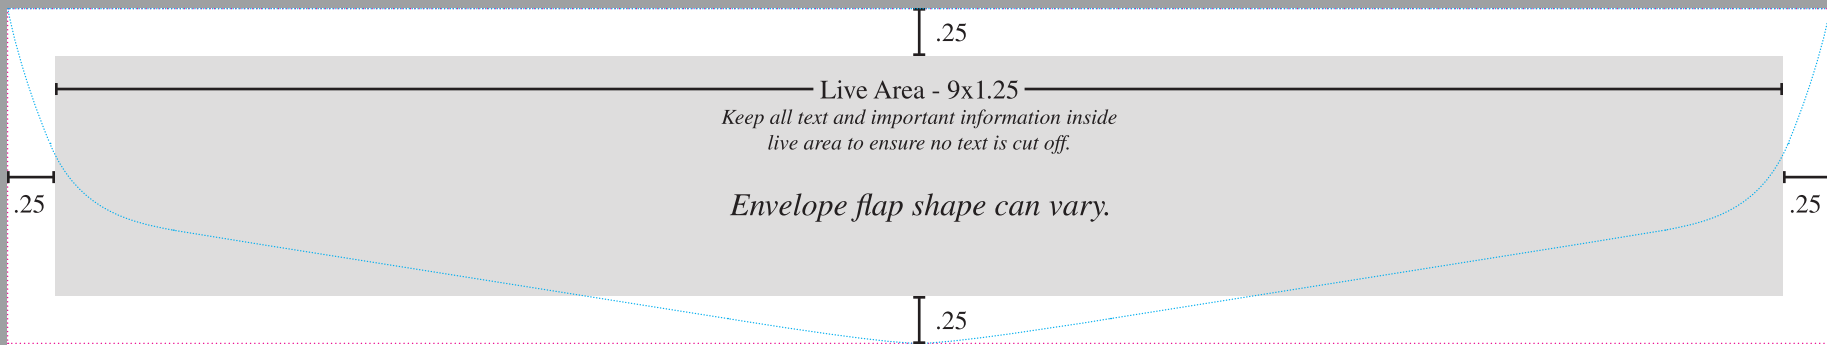

.125 all the  
way around

Trim Edge

## BLEEDS

Any element (art, color, etc.) that extends to the trim edge  
must extend to the to the .125 bleed edge (red line).

**CRUSH PRINTING®**

.25

Live Area - 9x1.25  
*Keep all text and important information inside  
live area to ensure no text is cut off.*